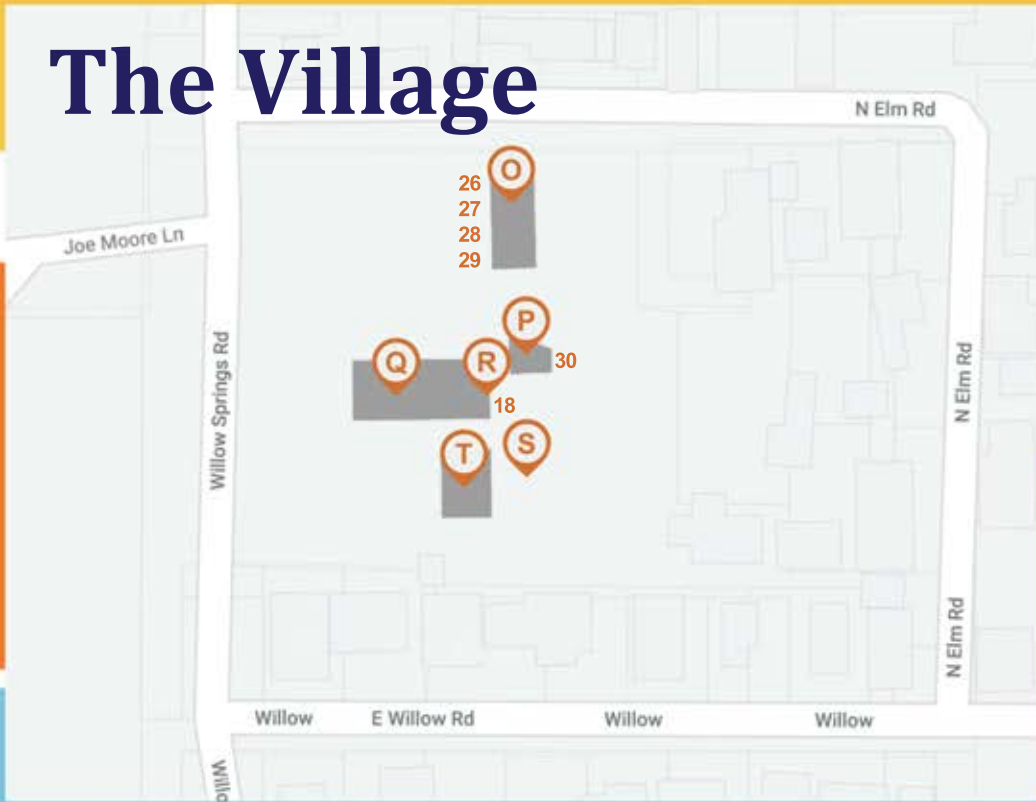

# RV Park

- ① RV Spot #1
- ② RV Spot #2
- ③ RV Spot #3
- ④ RV Spot #4
- ⑤ RV Spot #5
- ⑥ RV Spot #6
- ⑦ RV Spot #7
- ⑧ RV Spot #8
- ⑨ RV Spot #9
- ⑩ RV Spot #10
- ⑪ RV Spot #11
- ⑫ RV Spot #12
- ⑬ RV Spot #13
- 📍 RV Park Pavilion

# The Village

- ⓪ Quad Plex (26-29)
- Ⓟ The Sunshine Suite (30)
- Ⓠ Gas Station & General Store
- Ⓡ The Lodge (18)
- Ⓢ RV Spots
- Ⓣ Restaurant

*Willow Springs*  
Marina & Resort

Contact Us!

1401 Willow Springs Rd  
Mead, OK 73449